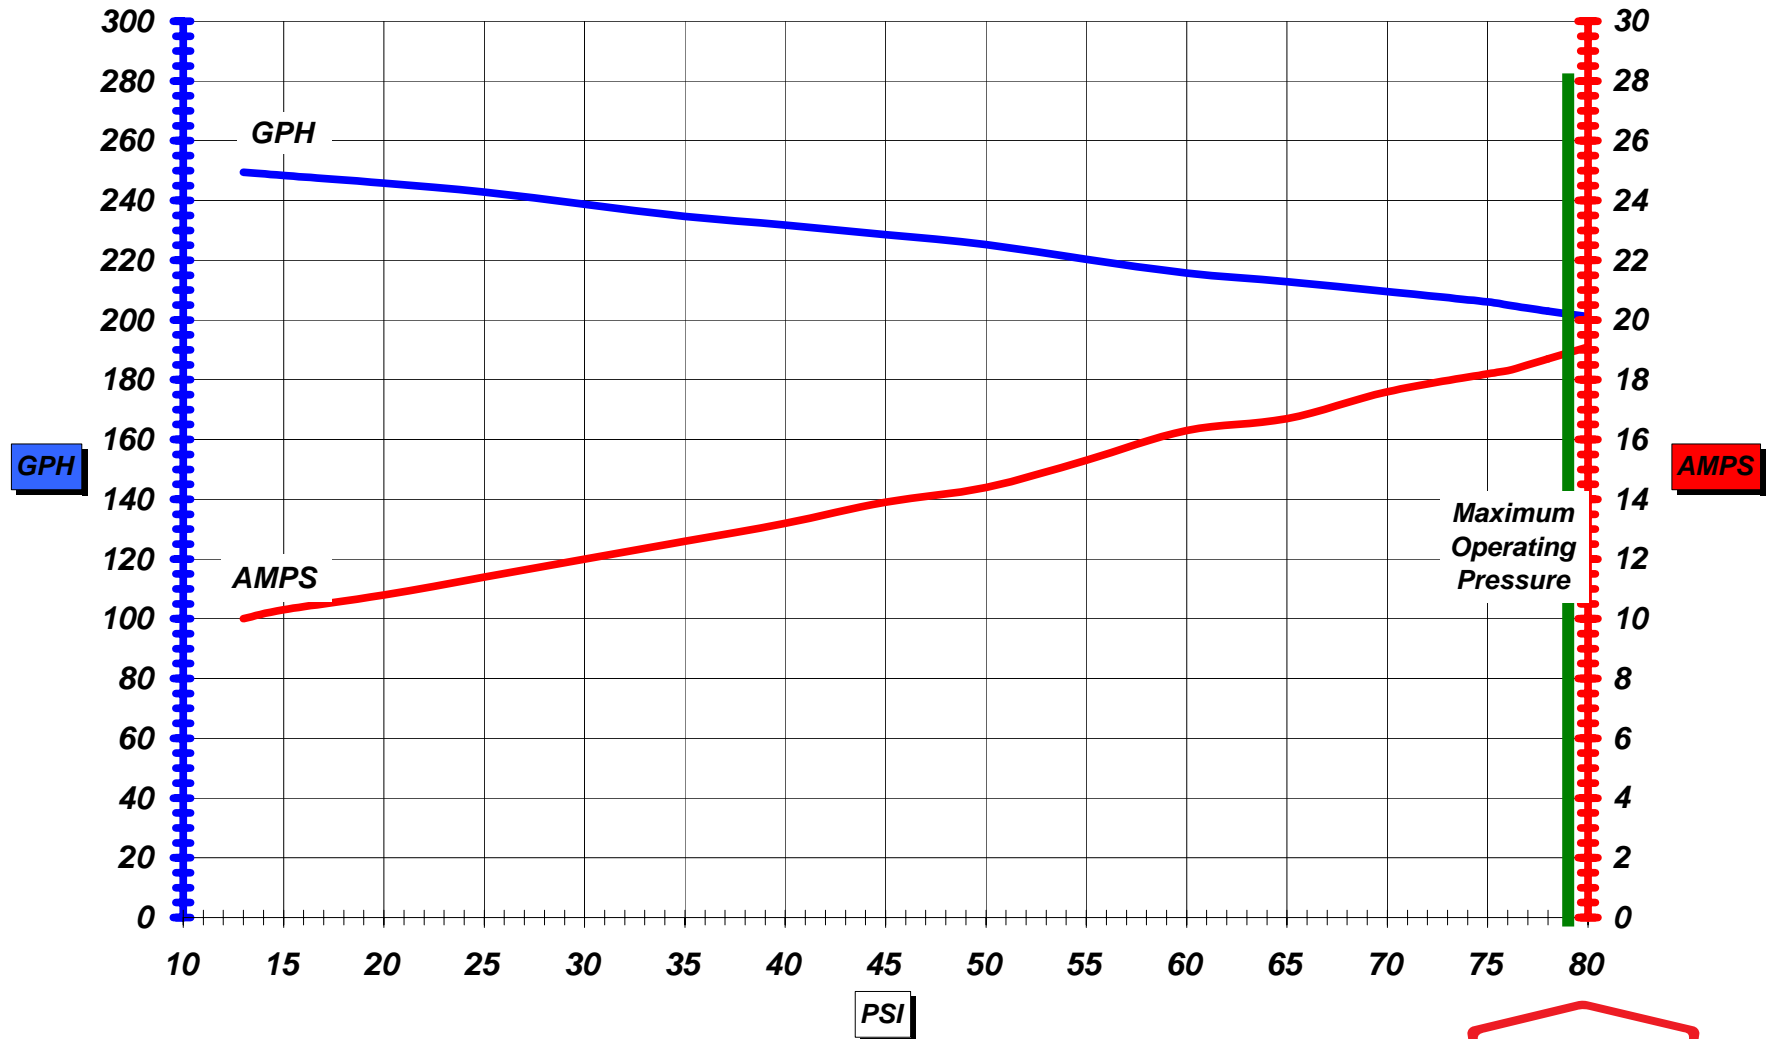

2345-A Series @ 14 VDC ON GASOLINE

Each Weldon Pump is shipped with a unique serial number and performance chart